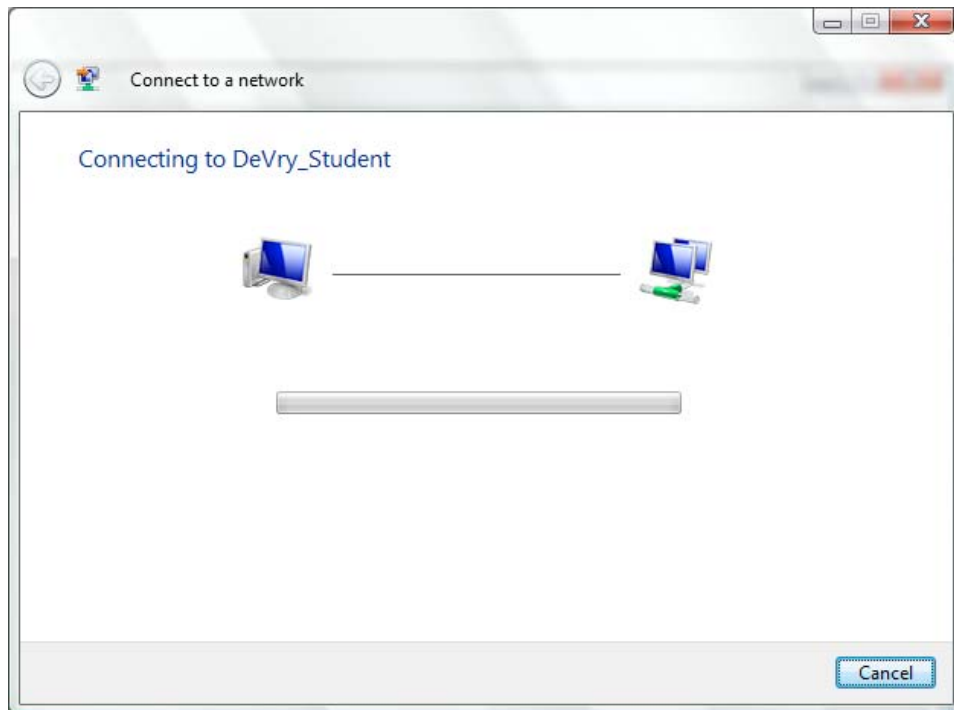

Wireless Network: How To Connect with Vista PC

Choose DeVry_Student, and click the Connect button.

Click on Connect Anyway

Then open your Web Browser, you will be re-directed to the login page, where there are Help Screens available to help you login