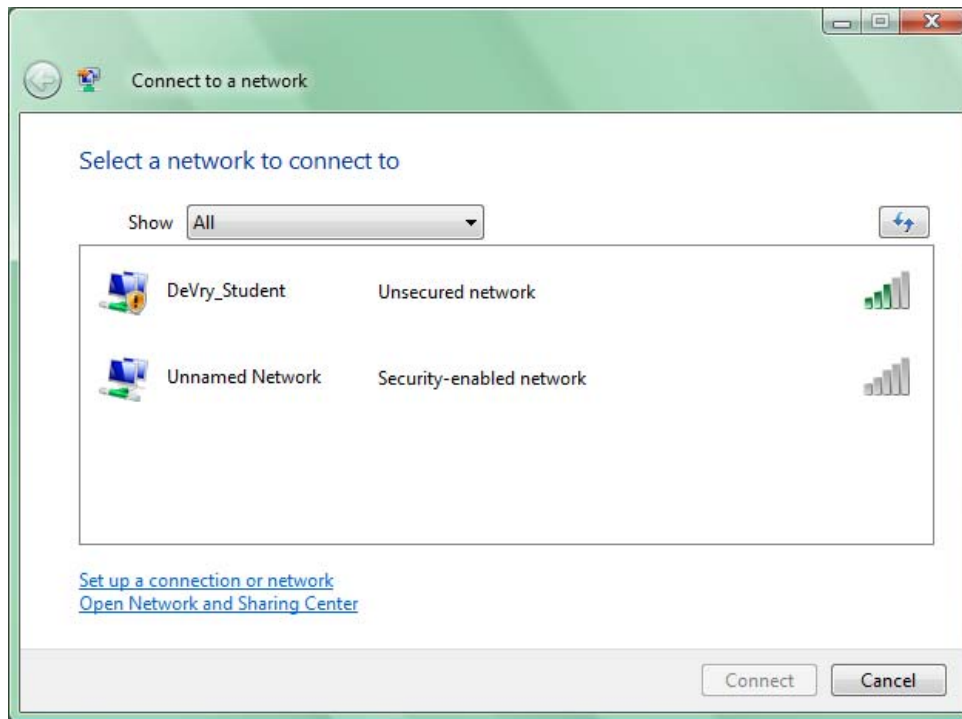

Wireless Network: How To Connect with Vista PC

Choose DeVry_Student, and click the Connect button.

Click on Connect Anyway

Then open your Web Browser, you will be re-directed to the login page, where there are Help Screens available to help you login