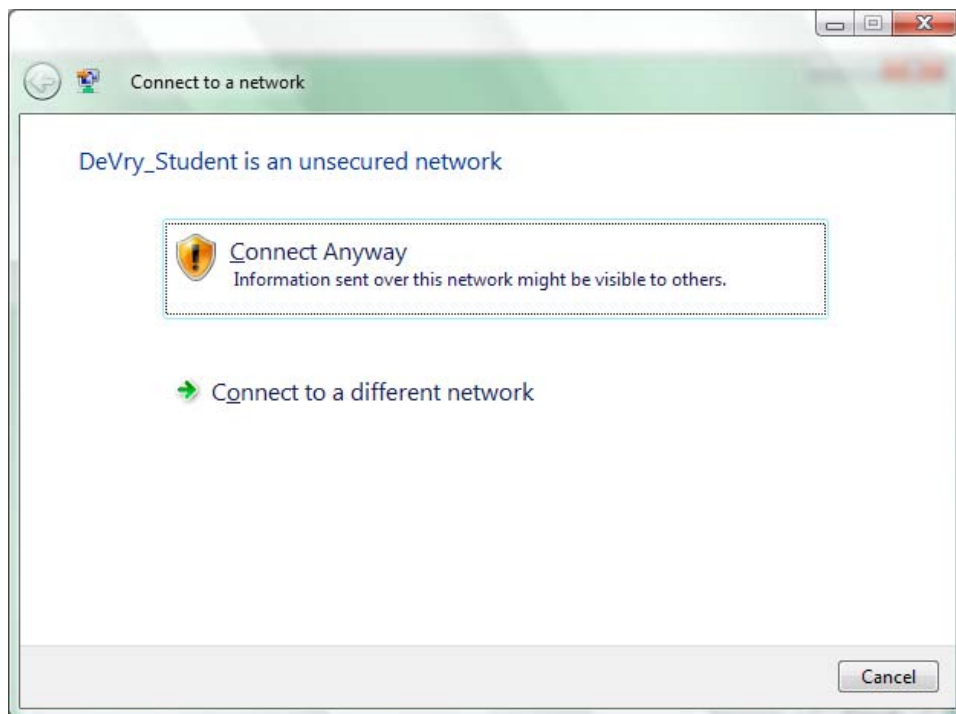

Wireless Network: How To Connect with Vista PC

Choose DeVry_Student, and click the Connect button.

Click on Connect Anyway

Then open your Web Browser, you will be re-directed to the login page, where there are Help Screens available to help you login